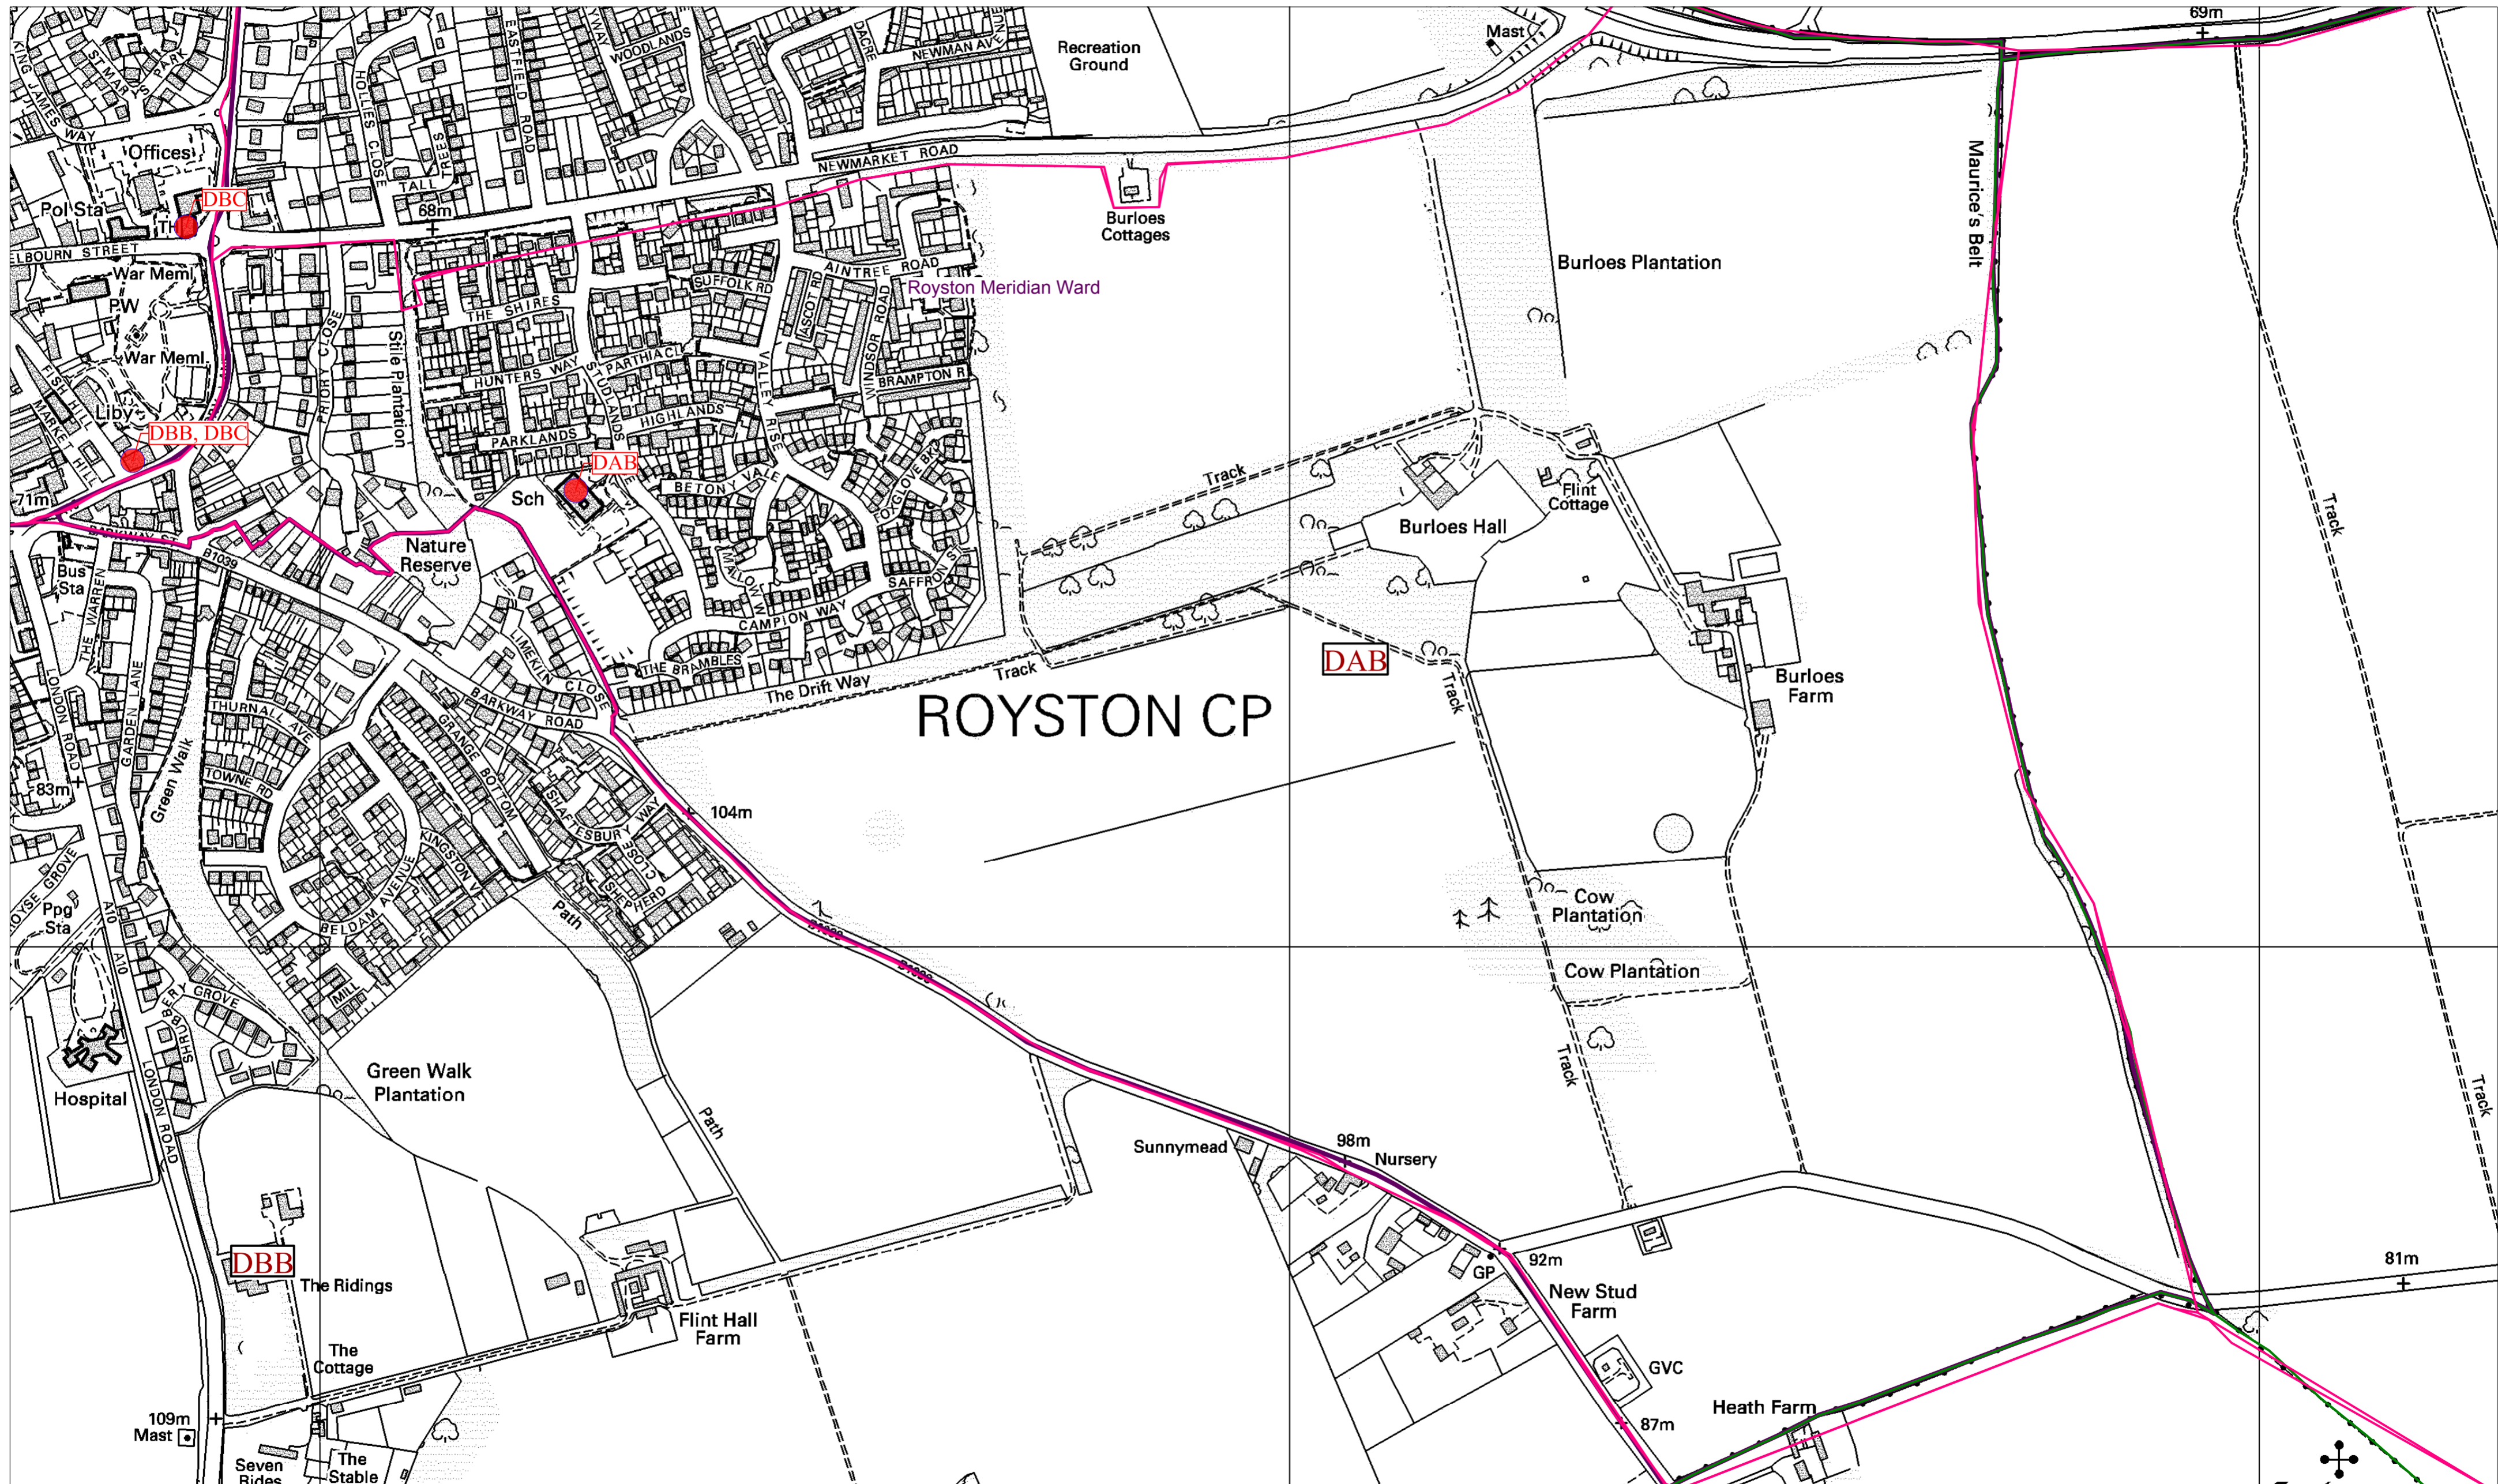

Polling Area - DAB - Royston Meridian

Scale: 1:?
Date: 28:10:13